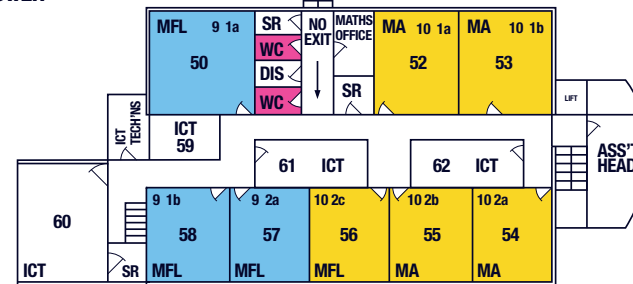

# LONGRIDGE HIGH SCHOOL

- YEAR 7
- YEAR 8
- YEAR 9
- YEAR 10
- YEAR 11

MAIN BLOCK - UPPER

MAIN BLOCK - LOWER

WEST BLOCK - UPPER

WEST BLOCK - LOWER

NORTH BLOCK - UPPER

NORTH BLOCK - LOWER

YEAR 8 ENTRANCE

YEAR 7 ENTRANCE

YEAR 7 ENTRANCE

YEAR 7 YEAR 8 YEAR 9

YEAR 8 ENTRANCE & EXIT

FRONT DOOR  
YEAR 9 ENTRANCE  
YEAR 8 ENTRANCE

Y11 ENTRANCE GATHERING AREA

Y10 ENTRANCE GATHERING AREA