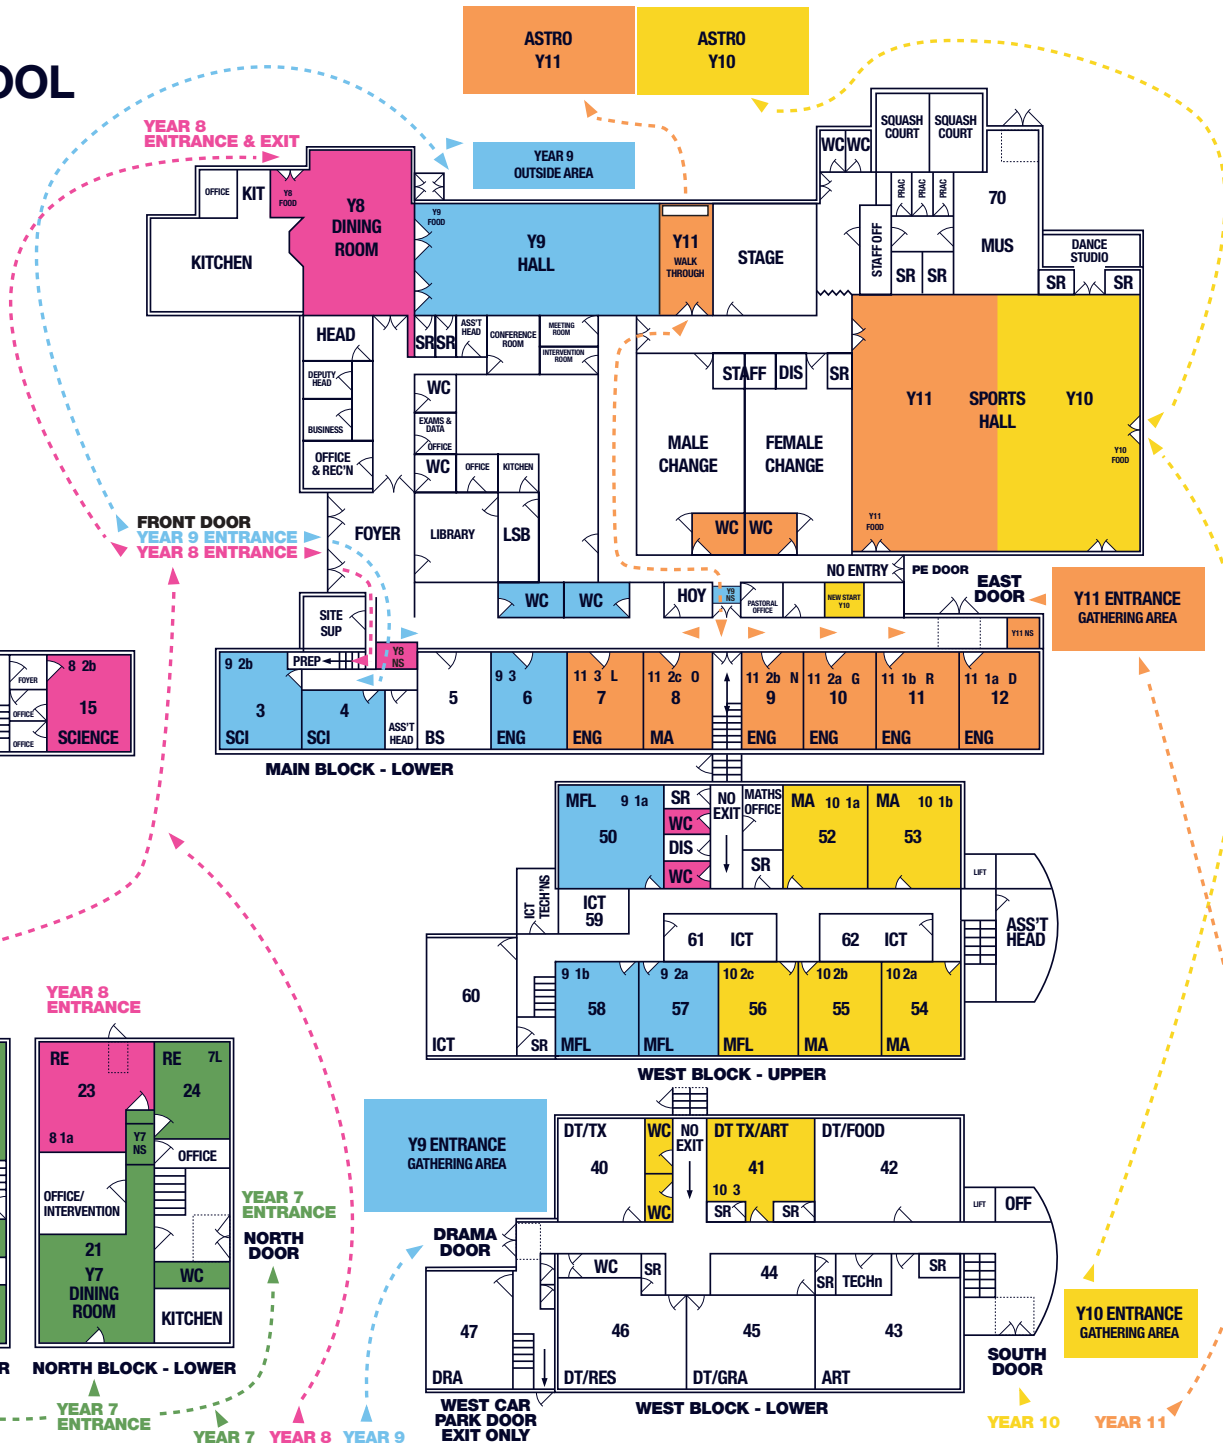

# LONGRIDGE HIGH SCHOOL

- YEAR 7
- YEAR 8
- YEAR 9
- YEAR 10
- YEAR 11

MAIN BLOCK - UPPER

MAIN BLOCK - LOWER

WEST BLOCK - UPPER

WEST BLOCK - LOWER

NORTH BLOCK - UPPER

NORTH BLOCK - LOWER

YEAR 8 ENTRANCE

YEAR 7 ENTRANCE

YEAR 7 ENTRANCE

YEAR 7 YEAR 8 YEAR 9

YEAR 8 ENTRANCE & EXIT

FRONT DOOR  
YEAR 9 ENTRANCE  
YEAR 8 ENTRANCE

Y11 ENTRANCE GATHERING AREA

Y10 ENTRANCE GATHERING AREA

YEAR 10 YEAR 11